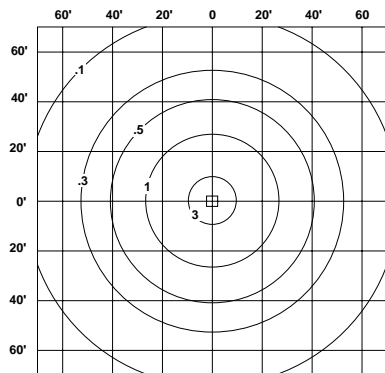

150W HPS GLX Series at 15' mounting height.

12" PRISMATIC PHOTOMETRIC DATA

Curve #: 36-123-01

Lamp: High Pressure Sodium

Wattage: 150W

Lumens: 16,000

Lens: Acrylic

IES Distribution

Type II (narrow)