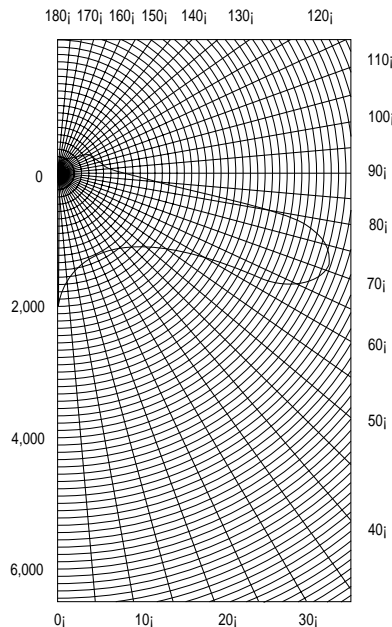

Curve #: 36-123-01

Lamp: High Pressure Sodium

Wattage: 150W

Lumens: 16,000

Lens: Acrylic

IES Distribution

Type II (narrow)

EFFICIENCY = 85%