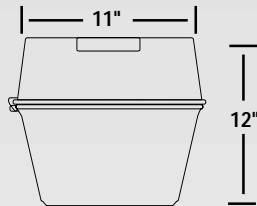

GLX Series 12" Garage Lighter

Dimensions	Fixture Refractor	Fixture Height	Fixture Diameter	Approx. Ship Wt.
GLX Series	11"	12"	12.7"	15 LBS.

Top View

Only 12" high, the GLX Series Garage Lighter is small in size and delivers maximum light distribution from its acrylic refractor. Designed for the low profile needs of parking garages, it is the perfect security fixture.