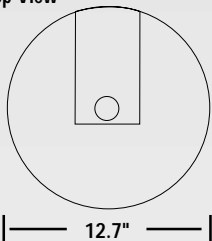

GLX Series 12" Garage Lighter

Dimensions	Fixture Refractor	Fixture Height	Fixture Diameter	Approx. Ship Wt.
GLX Series	11"	12"	12.7"	15 LBS.

Top View

Only 12" high, the GLX Series Garage Lighter is small in size and delivers maximum light distribution from its acrylic refractor. Designed for the low profile needs of parking garages, it is the perfect security fixture.