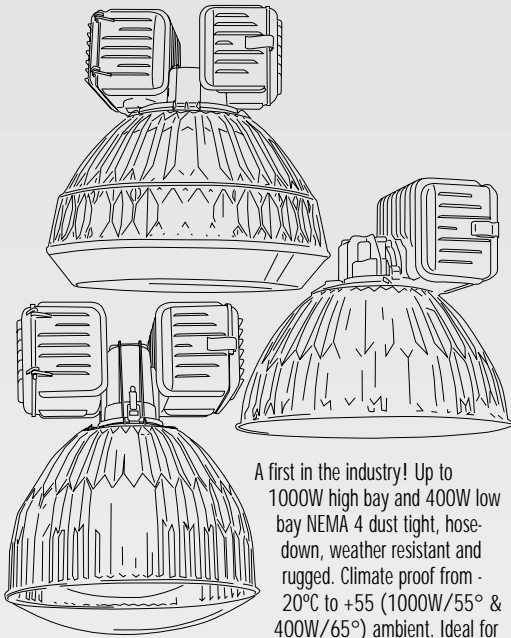

KROMA NEMA 4 Rated Fixtures

Dimensions	Fixture Height	Fixture Diameter	Fixture Pod #	Approx. Ship Wt.
KDM Series	22.75"	22.0"	1	27 LBS.
KDL Series	22.75"	22.0"	2	37 LBS.
KFM Series	20.25"	22.0"	1	29 LBS.
KFL Series	20.25"	22.0"	2	46 LBS.
KSL Series	22.25"	22.0"	2	47 LBS.

A first in the industry! Up to 1000W high bay and 400W low bay NEMA 4 dust tight, hose-down, weather resistant and rugged. Climate proof from -20°C to +55 (1000W/55° & 400W/65°) ambient. Ideal for cold storage areas, ski runs, docks, meat processing plants, or other harsh outdoor & indoor environments.

Optics

Fully sealed lenses in a faceted high reflectance efficiently designed aluminum reflector. S/S clips allow the optical assembly to be easily removed for lamp change.

Ballast

The 250W MH and HPS CWA ballasts are mounted in a single housing with a 70-150W HX-HPF ballast on a removable ballast tray for easy maintenance. The 320-1000W ballast are CWA QUAD or 480W and are mounted on a removable tray in 2 separate housings. The capacitor and ignitor are in their own compartment while the ballast is in a separate compartment.