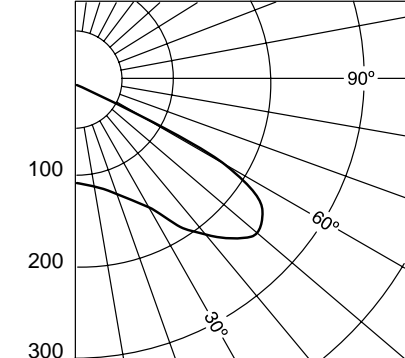

**KSL/KSM Photometrics
1000W HPS Medium**