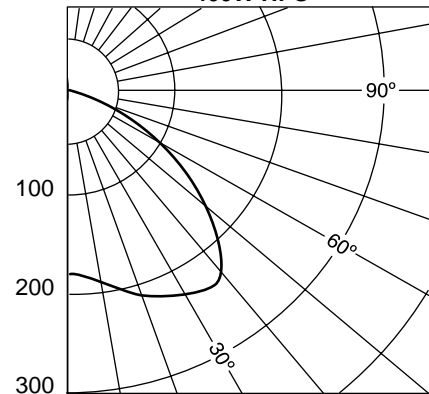

**KFM/KFL Photometrics
400W HPS**