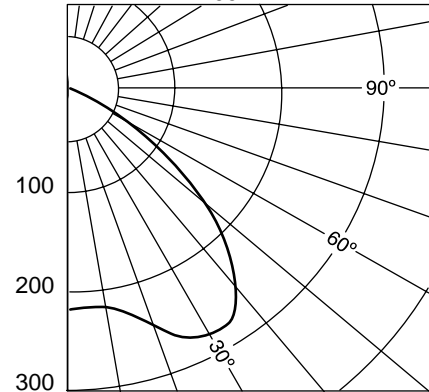

**KFM/KFL Photometrics
400W MH**