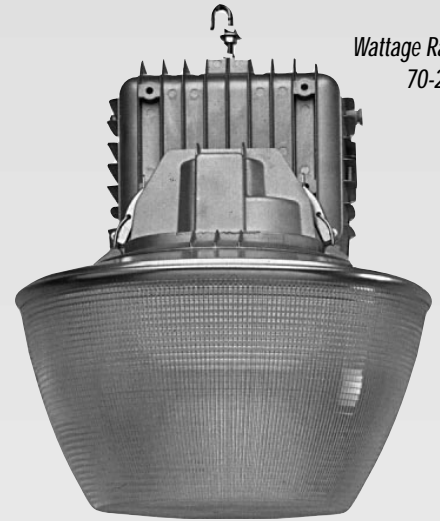

To build catalog numbers refer to inside front cover

KAM Series 16" Acrylic Refractor Order Information

Refractor Size	Wattage Lamp	Catalog Number		
		Hard Wire	With Cord	Rigid Pendant Mount
LESS 16"	70W MH/PS Quad	KAM0807-M(b)	KAM2807-(a)(b)	KAM4807-(a)(b)
LESS	100W MH/PS Quad	KAM0810-M(b)	KAM2810-(a)(b)	KAM4810-(a)(b)
LESS	150W MH/PS Quad	KAM0815-M(b)	KAM2815-(a)(b)	KAM4815-(a)(b)
LESS	175W MH/PS Quad	KAM0817-M(b)	KAM2817-(a)(b)	KAM4817-(a)(b)
	175W MH Quad	KAM0417-M(b)	KAM2417-(a)(b)	KAM4417-(a)(b)
LESS	200W MH/PS Quad	KAM0820-M(b)	KAM2820-(a)(b)	KAM4820-(a)(b)
	250W MH Quad	KAM0425-M(b)	KAM2425-(a)(b)	KAM4425-(a)(b)
LESS	250W MH/PS Quad	KAM0825-M(b)	KAM2825-(a)(b)	KAM4825-(a)(b)
	70W HPS Quad	KAM0507-M(b)	KAM2507-(a)(b)	KAM4507-(a)(b)
	100W HPS Quad	KAM0510-M(b)	KAM2510-(a)(b)	KAM4510-(a)(b)
	150W HPS Quad	KAM0515-M(b)	KAM2515-(a)(b)	KAM4515-(a)(b)
	250W HPS Quad	KAM0525-M(b)	KAM2525-(a)(b)	KAM4525-(a)(b)

a) Voltage Suffix Key: Indicate voltage in space (a)
120 Volt (1)   277 Volt (2)   208 Volt (3)   240 Volt (4)   480 Volt (5)   Multi-tap (M) (tapped @ 277V)

Options: Indicate options in space (b) (Factory Installed)

Fusing —	Single (Available with Cord Only, Specify Voltage)	F
	Dual (Available with Cord Only, Specify Voltage)	J
Quartz Standby		Q

**KROMA
NEMA 4 Rated Fixtures**

KAM
Wattage Range:
70-250W

Lamp Included