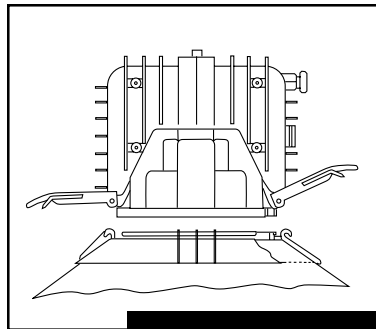

KROMA SYSTEM

Stainless Steel Latches