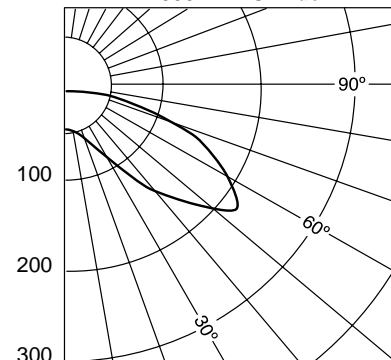

**KSL/KSM Photometrics
1000W HPS Wide**