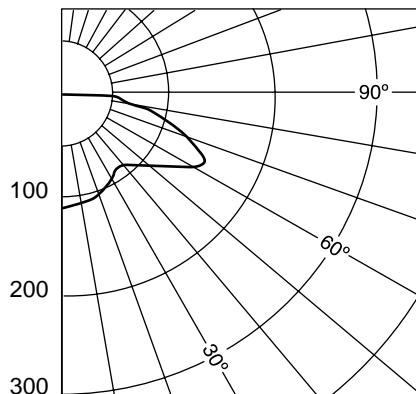

Harsh Environment Application

I.E.S. photometrics available by e-mail or on disk

**KAM Photometrics
250W MH Clear**

**KAM Photometrics
250W MH Coated**

**KAM Photometrics
250W HPS**

To build catalog numbers refer to inside front cover