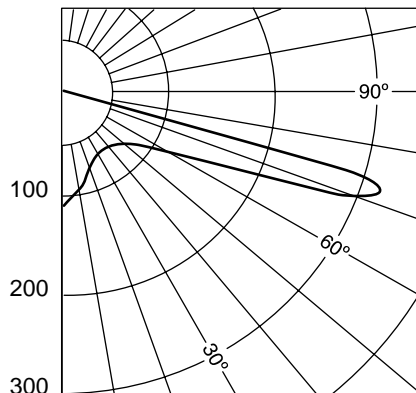

Harsh Environment Application

I.E.S. photometrics available by e-mail or on disk

**KAM Photometrics
250W MH Clear**

**KAM Photometrics
250W MH Coated**

**KAM Photometrics
250W HPS**

To build catalog numbers refer to inside front cover