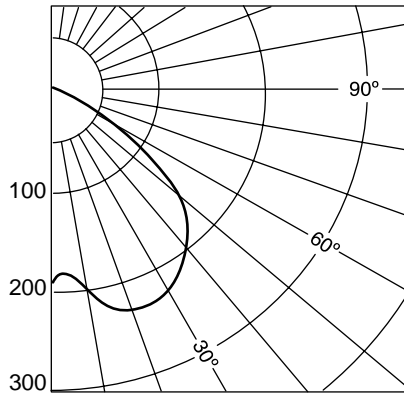

**KDM/KDL Photometrics
400W HPS**