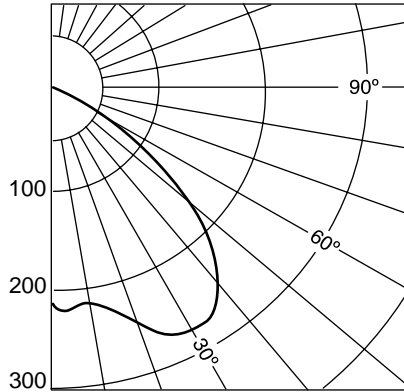

Harsh Environment Application

I.E.S. photometrics available by e-mail or on disk

**KDM/KDL Photometrics
400W MH**