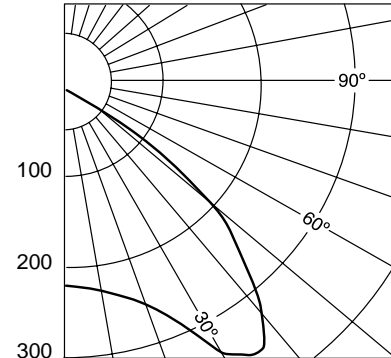

**KSL/KSM Photometrics
1000W HPS Narrow**