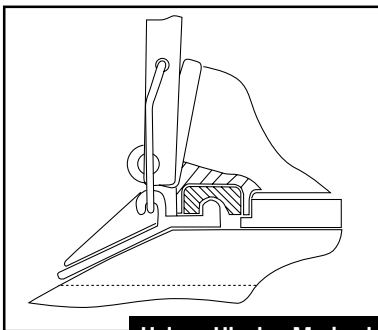

Rigid Pendant Mount

KROMA SYSTEM

Stainless Steel Latches

Unique Hinging Mechanism
For Easy Maintenance

**MOUNTING
LATCH
DETAILS**