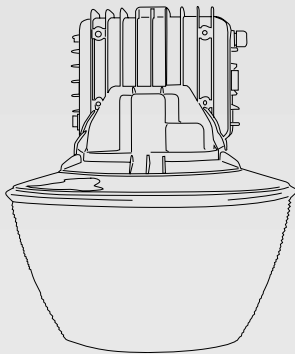

**KROMA
NEMA 4 Rated Fixtures**

Lamp Included

KDM
Wattage Range:
70-250W

KDL
Wattage Range:
320-400W
(not shown)

Lamp Included

KFL
Wattage Range:
320-1000W

Lamp Included

KSL
Wattage Range:
320-1000W

Rigid Pendant Mount

KROMA NEMA 4 Rated Fixtures

Dimensions	Fixture Height	Fixture Diameter	Fixture Ballast #	Approx. Ship Wt.
KAM Series	18.75"	16.0"	1	27 LBS.

A first in the industry! Up to 250W low bay NEMA 4 dust tight, hose-down, weather resistant and rugged. Climate proof from -20°C to +30°C ambient.