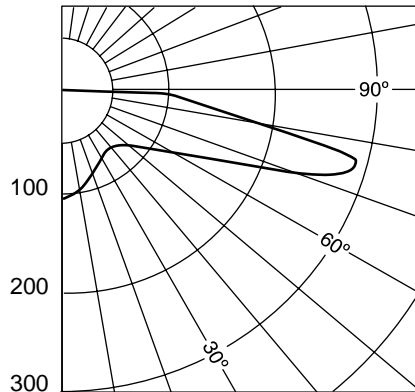

Warranty

The KROMA Fixture sold by C.E.W. Lighting, Inc., unless otherwise specified, will be warranted to be free of defects in materials and workmanship under normal use and service for a period of five (5) years from date of shipment, 175W-1000W. Lower wattages will be warranted for (2) years. If found to be defective by us, we will replace the non-performing parts or goods.

Harsh Environment Application

I.E.S. photometrics available by e-mail or on disk

**KAM Photometrics
250W MH Clear**