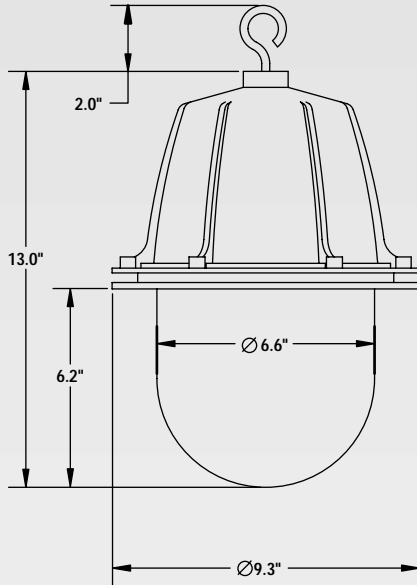

PR Series The Producer

Dimensions	Fixture Length	Fixture Width	Fixture Depth
PR Series	13.5"	9.25"	6.5"
PR Series	12.75"	16"	16" DIA.

40°C Ambient Rated

LISTED FOR WET LOCATIONS (PENDING)
CONSULT FACTORY FOR CUL AVAILABILITY

Typical Poultry House
PR Series

Mounting Height: 15'
Spacing: 20'
Average 7 footcandles
100W High Pressure Sodium

Mounting Height: 15'
Spacing: 20'
Average 10 footcandles
150W High Pressure Sodium

Available in 120V, the Producer is a versatile yet durable fixture designed for difficult and harsh environments such as poultry houses and wash down heavy duty applications.