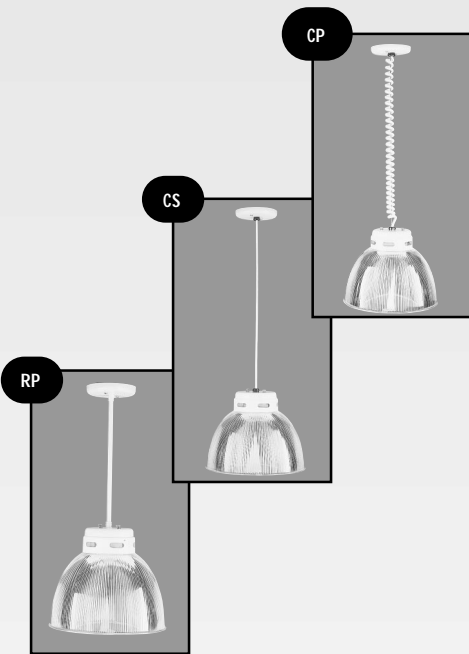

RS Series Remote Shade Assemblies

RSA-Acrylic Prismatic JLC-RSA

RSA-5-ND22W

The RSA5-5-ND22W shall be supplied with a 22" diameter white reflector that attaches to the mounting wire guard with four stainless steel clips and hinge. The wire guard shall be constructed in a way to prevent tennis balls from resting on top of the fixture. The assembly shall have a 3/4" NPT thread on the junction box for mounting to conduit or standard hook. The assembly is to be used with a mogul base HID lamp in the base up position. do not use with BT-28 size lamps. The RSA5-5-ND22W must be used in conjunction with either the RJ or RC Series remote ballast.

RECOGNIZED FOR DAMP LOCATIONS
CONSULT FACTORY FOR CUL AVAILABILITY

Remote Shade Assembly Order Information - Mini High Bay

Shade Size	Shade Type	Catalog Number	Lamp NOT Included
12"	Acrylic Prismatic	JLC - (a)(b)XXX(c)	

(a)Source	Suffix Key: Indicate source in space (a)				Catalog Number
Description	Open Rated MH (Max 175W)	HPS (Max 150W)	Enclosed Rated MH/PS (Max100W)	Open Rated MH/PS (Max150W)	
	2	5	8	9	

(b)Mounting:	Indicate mounting in space (b) (Factory Installed)			
	Cord Pendant Mount	Spiral Cord Pendant Mount	Ridgit Pendant Mount	Swivel Pendant Mount
	CP	CS	RP	SP

(xxx)Pendant Mount Lengths:	Indicate length in space (xxx) (Please order in increments of 6")									
	6"	12"	18"	24"	30"	36"	42"	48"	54"	60"
	006	012	018	024	030	036	042	048	054	060

(c)Options:	Catalog Number
Flat Acrylic Lens (100W max)	L
Conical Lens (100W max)	K
Dome Lens (100W max)	D
No Lens (Only for HPS, Open Rated MH &Open Rated MH/PS)	-
Quartz Restrike	Q
Color	
White (Standard)	WT
Black	BK