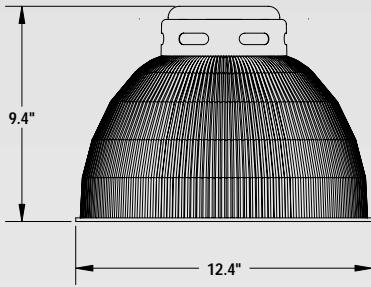

RS Series Remote Shade Assemblies

RSA-Acrylic Prismatic JLC-RSA

RSA-5-ND22W

The RSA5-5-ND22W shall be supplied with a 22" diameter white reflector that attaches to the mounting wire guard with four stainless steel clips and hinge. The wire guard shall be constructed in a way to prevent tennis balls from resting on top of the fixture. The assembly shall have a 3/4" NPT thread on the junction box for mounting to conduit or standard hook. The assembly is to be used with a mogul base HID lamp in the base up position. do not use with BT-28 size lamps. The RSA5-5-ND22W must be used in conjunction with either the RJ or RC Series remote ballast.

RECOGNIZED FOR DAMP LOCATIONS
CONSULT FACTORY FOR CUL AVAILABILITY

Remote Shade Assembly Order Information - Mini High Bay

Shade Size	Shade Type	Catalog Number	Lamp NOT Included
12"	Acrylic Prismatic	JLC - (a)(b)XXX(c)	

(a)Source	Suffix Key: Indicate source in space (a)				Catalog Number
Description	Open Rated MH (Max 175W)	HPS (Max 150W)	Enclosed Rated MH/PS (Max100W)	Open Rated MH/PS (Max150W)	
	2	5	8	9	

(b)Mounting:	Indicate mounting in space (b) (Factory Installed)			
	Cord Pendant Mount	Spiral Cord Pendant Mount	Ridgit Pendant Mount	Swivel Pendant Mount
	CP	CS	RP	SP