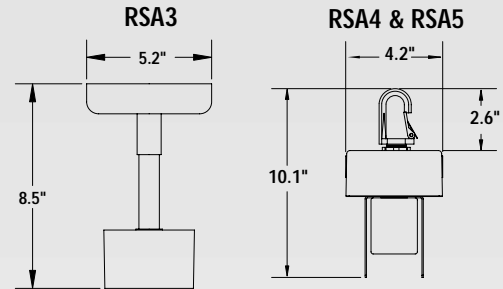

Dimensions

RSA-EB Series
Spun Aluminum Reflector
RSA-EB14, RSA-EB16, RSA-EB22

RSA SDC Series

Faceted Aluminum Reflector
RSA-SDC17 & RSA-SDC22