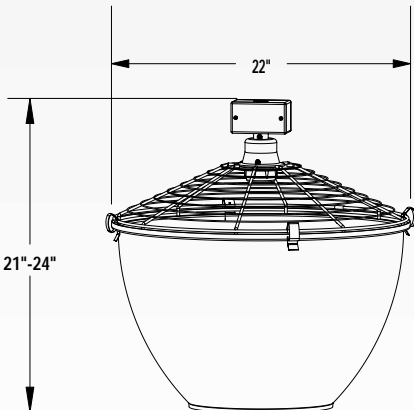

RS Series Remote Shade Assemblies

RSA-Acrylic Prismatic JLC-RSA

RSA-5-ND22W

The RSA5-5-ND22W shall be supplied with a 22" diameter white reflector that attaches to the mounting wire guard with four stainless steel clips and hinge. The wire guard shall be constructed in a way to prevent tennis balls from resting on top of the fixture. The assembly shall have a 3/4" NPT thread on the junction box for mounting to conduit or standard hook. The assembly is to be used with a mogul base HID lamp in the base up position. do not use with BT-28 size lamps. The RSA5-5-ND22W must be used in conjunction with either the RJ or RC Series remote ballast.

RECOGNIZED FOR DAMP LOCATIONS
CONSULT FACTORY FOR CUL AVAILABILITY

Remote Shade Assembly Order Information - Mini High Bay

Shade Size	Shade Type	Catalog Number	Lamp NOT Included
12"	Acrylic Prismatic	JLC - (a)(b)XXX(c)	

(a)Source	Suffix Key: Indicate source in space (a)				Catalog Number
Description	Open Rated MH (Max 175W)	HPS (Max 150W)	Enclosed Rated MH/PS (Max100W)	Open Rated MH/PS (Max150W)	
	2	5	8	9	

(b)Mounting:	Indicate mounting in space (b) (Factory Installed)			
	Cord Pendant Mount	Spiral Cord Pendant Mount	Ridgit Pendant Mount	Swivel Pendant Mount
	CP	CS	RP	SP