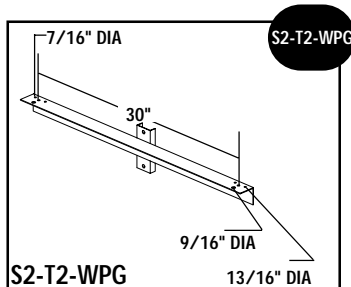

55°, 65° Ambient Rated

LISTED FOR WET LOCATIONS
CONSULT FACTORY FOR CUL AVAILABILITY

I.E.S. photometrics available by e-mail or on disk

To build catalog numbers refer to inside front cover

Sports Floodlight Order Information

Housing Size (sq.)	Wattage Lamp	Catalog Number (add mounting code)
21"	1000W MH	SSF0499-(a)(b)
	1500W MH	SSF0495-(a)(b)
	1000W HPS	SSF0599-(a)(b)

(a) Voltage Suffix Key: Indicate voltage in space (a)

Description	
480 Volt	Multi-tap
5	M
120/208/240/277V	

(b) Options: Indicate options in space (b) (Factory Installed)

Description	SUFFIX (b)
NEMA Type (Must Follow The Voltage (a) In The Order code)	
3 X 3	3
5 X 5	5
6 X 6	6
Fusing	
Single	F
Dual	J

Accessories:

Description	Catalog Number
Glare Shield	SSF-GS
Tenon Mount	RSY4
Two Light Cross Arm Mount	S2-T2-WPG
Three Light Cross Arm Mount	S3-T3-WPGM
Four Light Cross Arm Mount	S4-T4-WPG

Mountings