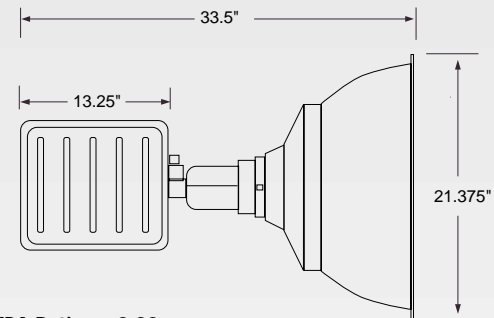

Mounting Technical Specifications

Trunnion Mount: 3/16" steel, hot dip galvanized – 9/16 mounting hole.

Aiming Mechanism: Indicator for accurate vertical aiming (-45° to +85° range recommended)

Warranty

The SSL Remote Directional Floodlight sold by C.E.W. Lighting, Inc., unless otherwise specified, will be warranted to be free of defects in materials and workmanship under normal use and service for a period of five (5) years from date of shipment. If found to be defective by us, we will replace the non-performing components.

Wattage Range:
1000-1500W

Dimensions	Fixture Length	Fixture Width	Ballast Length	Approx. Ship Wt.
SSF Series	33.5"	21"	13.25"	40-60 LBS.

EPA Rating – 2.39

Housing

The die cast aluminum housing is fully perimeter gasketed for environmental protection of electrical components. Each fixture is polyester powder coated – bronze is standard.