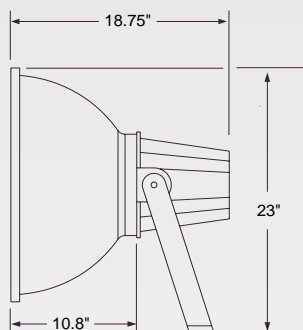

To build catalog numbers refer to inside front cover

Remote Directional Floodlight Order Information

Housing Size (sq.)	Wattage Lamp	Catalog Number	
		(add mounting code)	Mounting Code (Insert Code at * in Cat. #)
20"	1000W MH	SSL-1000M (No Ballast Housing)	0 = Hard Wire
	1000W HPS	SSL-1000H (No Ballast Housing)	
	1500W MH	SSL-1500M (No Ballast Housing)	

Remote Ballast Housing Available on Pages 164-165.

Dimensions	Fixture Height	Fixture Width	Fixture Depth	Approx. Ship Wt.
SSL Series No Ballast	23"	20"	18.75"	20 LBS.

(a) Voltage Suffix Key: Indicate voltage in space (a)

Wattage Range:
1000-1500W

Dimensions	Fixture Length	Fixture Width	Ballast Length	Approx. Ship Wt.
SSF Series	33.5"	21"	13.25"	40-60 LBS.

EPA Rating – 2.39

Housing

The die cast aluminum housing is fully perimeter gasketed for environmental protection of electrical components. Each fixture is polyester powder coated – bronze is standard.