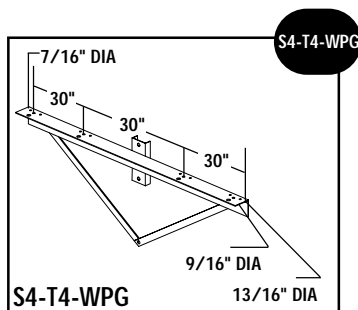

55°, 65° Ambient Rated

LISTED FOR WET LOCATIONS
CONSULT FACTORY FOR CUL AVAILABILITY

I.E.S. photometrics available by e-mail or on disk

To build catalog numbers refer to inside front cover

Sports Floodlight Order Information

Housing Size (sq.)	Wattage Lamp	Catalog Number (add mounting code)
21"	1000W MH	SSF0499-(a)(b)
	1500W MH	SSF0495-(a)(b)
	1000W HPS	SSF0599-(a)(b)

(a) Voltage Suffix Key: Indicate voltage in space (a)

Description	
480 Volt	Multi-tap
5	M
120/208/240/277V	

(b) Options: Indicate options in space (b) (Factory Installed)

Description	SUFFIX (b)
NEMA Type (Must Follow The Voltage (a) In The Order code)	
3 X 3	3
5 X 5	5
6 X 6	6
Fusing	
Single	F
Dual	J

Accessories:

Description	Catalog Number
Glare Shield	SSF-GS
Tenon Mount	RSY4
Two Light Cross Arm Mount	S2-T2-WPG
Three Light Cross Arm Mount	S3-T3-WPGM
Four Light Cross Arm Mount	S4-T4-WPG

Mountings