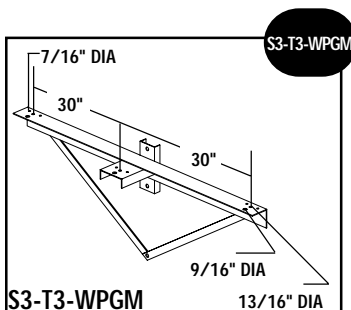

55°, 65° Ambient Rated

LISTED FOR WET LOCATIONS
CONSULT FACTORY FOR CUL AVAILABILITY

I.E.S. photometrics available by e-mail or on disk

To build catalog numbers refer to inside front cover

Sports Floodlight Order Information

Housing Size (sq.)	Wattage Lamp	Catalog Number (add mounting code)
21"	1000W MH	SSF0499-(a)(b)
	1500W MH	SSF0495-(a)(b)
	1000W HPS	SSF0599-(a)(b)

(a) Voltage Suffix Key: Indicate voltage in space (a)

Description	
480 Volt	Multi-tap
5	M
120/208/240/277V	

(b) Options: Indicate options in space (b) (Factory Installed)

Description	SUFFIX (b)
NEMA Type (Must Follow The Voltage (a) In The Order code)	
3 X 3	3
5 X 5	5
6 X 6	6
Fusing	
Single	F
Dual	J

Accessories:

Description	Catalog Number
Glare Shield	SSF-GS
Tenon Mount	RSY4
Two Light Cross Arm Mount	S2-T2-WPG
Three Light Cross Arm Mount	S3-T3-WPGM
Four Light Cross Arm Mount	S4-T4-WPG

Mountings